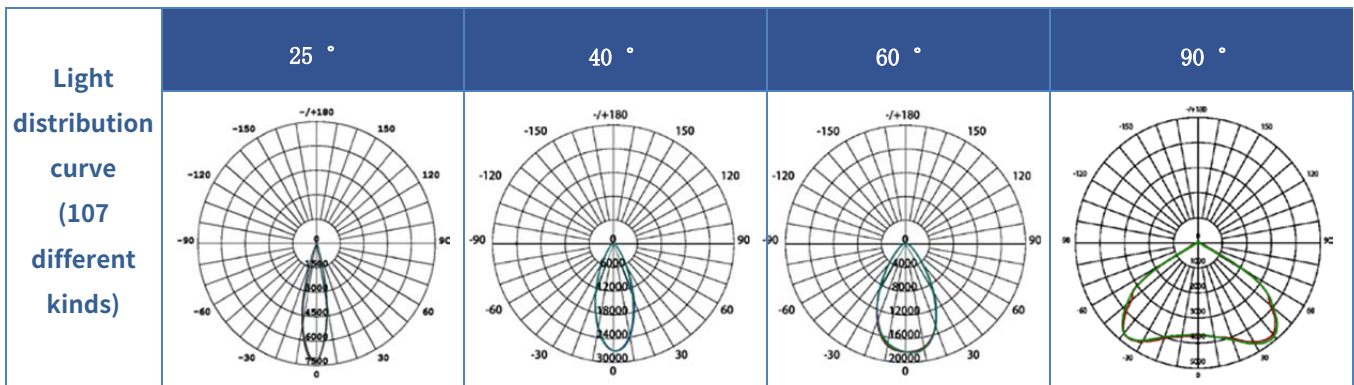

Professional Sport Flood lighting BC5F Series

Advantage

- Honeycomb&whole structure heat dissipation technic
- guarantee efficiency luminance for 5 years
- Pass related anti-wind&anti-vibrating test
- Add anti-falling device
- Pass salt spray corrosion test
- 107 different light distribution,suit for different sport field
- high luminous efficiency,High color rendering,anti-blue light ,no strobe
- Lightweight design,reduce lamp pole load,easy maintain
- 360 rotary mount bracket with angle mark
- could save 50% power than Metal halide lamp

Recommend Application:
Basketball stadium,
Tennis court,
Badminton hall,
volleyball court,
football field,
swim pool,
skating rank and so on