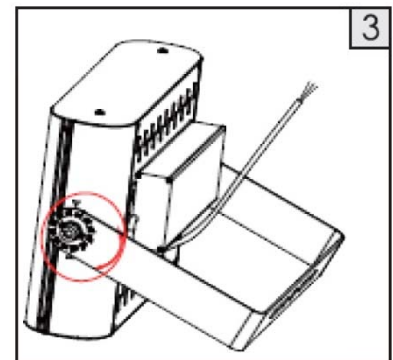

| Model | Power (W) | Luminous efficiency | Initial Luminance Flux (lm) | Product size (mm) | Package size (mm) | Net weight (kg) | Gross weight (kg) |
|--------|-----------|---------------------|-----------------------------|-------------------|-------------------|-----------------|-------------------|
| BC5F-1 | 60 | 150±5 | 9000±300 | 95*361*260 | 370*430*230 | 3.3 | 4.4 |
| BC5F-2 | 120 | 150±5 | 18000±600 | 175*361*260 | 410*430*230 | 4.8 | 5.9 |
| BC5F-3 | 180 | 150±5 | 27000±900 | 255*361*260 | 450*430*230 | 5.6 | 6.9 |
| BC5F-4 | 240 | 150±5 | 36000±1200 | 335*361*260 | 490*430*230 | 6.7 | 8.1 |
| BC5F-5 | 300 | 150±5 | 45000±1500 | 415*361*260 | 620*430*230 | 8.4 | 10.1 |
| BC5F-6 | 360 | 150±5 | 54000±1800 | 495*361*260 | 660*430*230 | 9.4 | 11.1 |

Product wireframe drawing

Mounting bracket instruction

Installation Instruction

First, using screw to install lamp on the wall(or other install surface) ;

Second, please connect lamp electricity wire with AC electricity wire (make sure earth wire connect with ground reliably) ;

Last, adjust lamp install angle by adjusting bracket, then fix it by screw when it is ok.