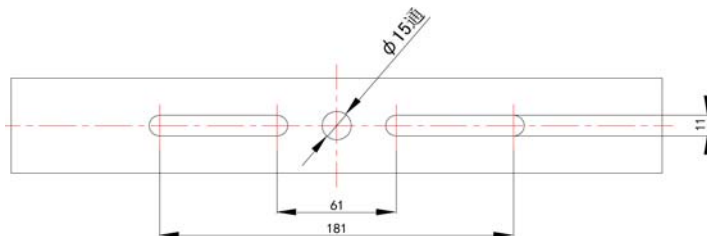

Mounting bracket instruction