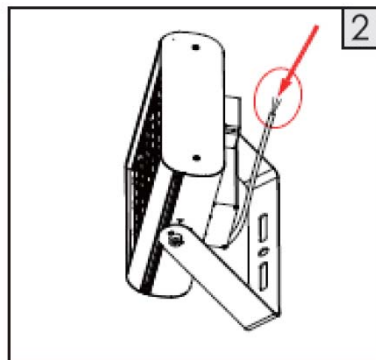

| Model | Power (W) | Luminous efficiency | Initial Luminance Flux (lm) | Product size (mm) | Package size (mm) | Net weight (kg) | Gross weight (kg) |
|--------|-----------|---------------------|-----------------------------|-------------------|-------------------|-----------------|-------------------|
| BC5F-1 | 60 | 150±5 | 9000±300 | 95*361*260 | 370*430*230 | 3.3 | 4.4 |
| BC5F-2 | 120 | 150±5 | 18000±600 | 175*361*260 | 410*430*230 | 4.8 | 5.9 |
| BC5F-3 | 180 | 150±5 | 27000±900 | 255*361*260 | 450*430*230 | 5.6 | 6.9 |
| BC5F-4 | 240 | 150±5 | 36000±1200 | 335*361*260 | 490*430*230 | 6.7 | 8.1 |
| BC5F-5 | 300 | 150±5 | 45000±1500 | 415*361*260 | 620*430*230 | 8.4 | 10.1 |
| BC5F-6 | 360 | 150±5 | 54000±1800 | 495*361*260 | 660*430*230 | 9.4 | 11.1 |

Product wireframe drawing

Mounting bracket instruction

Installation Instruction

First, using screw to install lamp on the wall(or other install surface) ;

Second, please connect lamp electricity wire with AC electricity wire (make sure earth wire connect with ground reliably) ;

Last, adjust lamp install angle by adjusting bracket, then fix it by screw when it is ok.