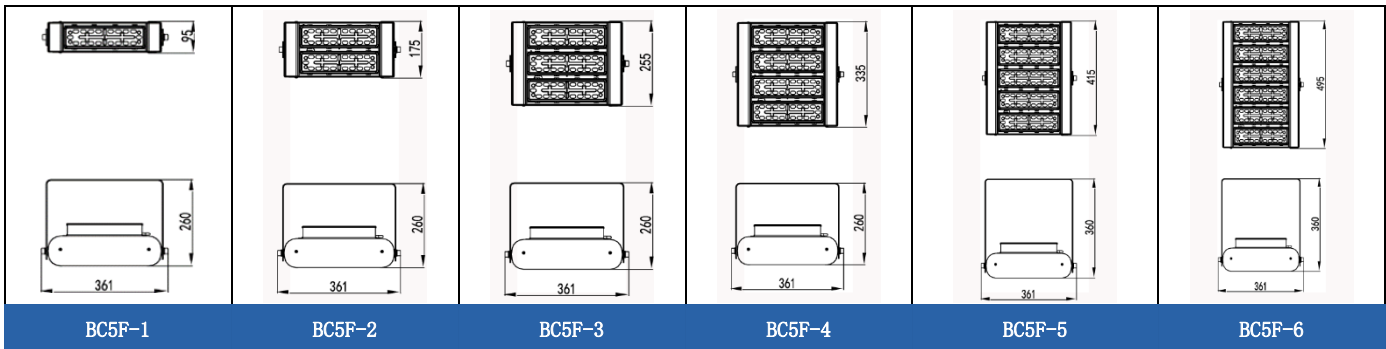

Voltage	Power-supply efficiency	Power factor	Junction temperature	Color rendition index	Work Environment	Storage temperature
AC100V-277V	91%	0.95	<80°C	Ra70±5	-40°C~+50°C 10%~90%RH	-40°C~+50°C

LED Lifetime	Surge voltage	Color temperature	Light source	Lamp body&housing material	IP RATING
>50000h	4KV	3000k\4000k\ 5000k\6000k\	Lumileds	Aluminium Alloy	LEDModuleIP 68 Power IP67

Model	Power (W)	Luminous efficiency	Initial Luminance Flux (lm)	Product size (mm)	Package size (mm)	Net weight (kg)	Gross weight (kg)
BC5F-1	60	150±5	9000±300	95*361*260	370*430*230	3.3	4.4
BC5F-2	120	150±5	18000±600	175*361*260	410*430*230	4.8	5.9
BC5F-3	180	150±5	27000±900	255*361*260	450*430*230	5.6	6.9
BC5F-4	240	150±5	36000±1200	335*361*260	490*430*230	6.7	8.1
BC5F-5	300	150±5	45000±1500	415*361*260	620*430*230	8.4	10.1
BC5F-6	360	150±5	54000±1800	495*361*260	660*430*230	9.4	11.1

Product wireframe drawing