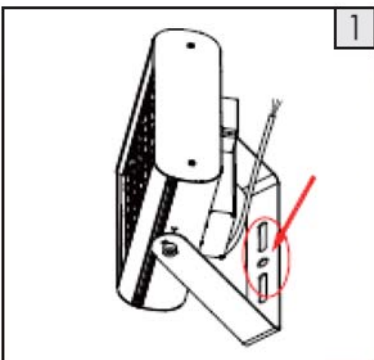

| Model | Power (W) | Luminous efficiency | Initial Luminance Flux (lm) | Product size (mm) | Package size (mm) | Net weight (kg) | Gross weight (kg) |
|--------|-----------|---------------------|-----------------------------|-------------------|-------------------|-----------------|-------------------|
| BC5F-1 | 60 | 150±5 | 9000±300 | 95*361*260 | 370*430*230 | 3.3 | 4.4 |
| BC5F-2 | 120 | 150±5 | 18000±600 | 175*361*260 | 410*430*230 | 4.8 | 5.9 |
| BC5F-3 | 180 | 150±5 | 27000±900 | 255*361*260 | 450*430*230 | 5.6 | 6.9 |
| BC5F-4 | 240 | 150±5 | 36000±1200 | 335*361*260 | 490*430*230 | 6.7 | 8.1 |
| BC5F-5 | 300 | 150±5 | 45000±1500 | 415*361*260 | 620*430*230 | 8.4 | 10.1 |
| BC5F-6 | 360 | 150±5 | 54000±1800 | 495*361*260 | 660*430*230 | 9.4 | 11.1 |

Product wireframe drawing

Mounting bracket instruction

Installation Instruction

First, using screw to install lamp on the wall(or other install surface) ;

Second, please connect lamp electricity wire with AC electricity wire (make sure earth wire connect with ground reliably) ;