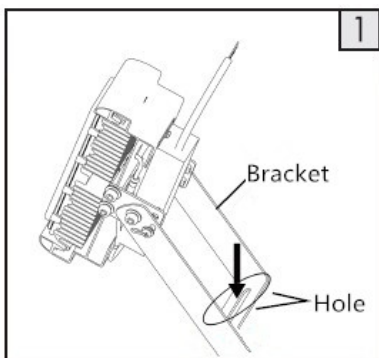

Product wireframe drawing

Mounting bracket instruction

BC2F-1

BC2F-2

BC2F-XX

Installation Instruction

First, using screw to install lamp on the wall(or other install surface) ;

Second, please connect lamp electricity wire with AC electricity wire (make sure earth wire connect with ground reliably) ;

Last, adjust lamp install angle by adjusting bracket, then fix it by screw when it is ok.