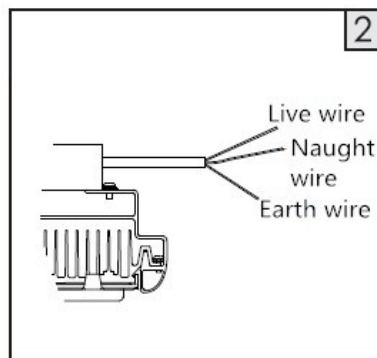

Product wireframe drawing

Mounting bracket instruction

BC2F-1

BC2F-2

BC2F-XX

Installation Instruction

First, using screw to install lamp on the wall(or other install surface) ;

Second, please connect lamp electricity wire with AC electricity wire (make sure earth wire connect with ground reliably) ;

Last, adjust lamp install angle by adjusting bracket, then fix it by screw when it is ok.