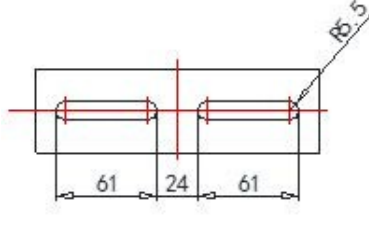

Voltage	Power-supply efficiency	Power factor	Junction temperature	Color rendition index	Work Environment	Storage temperature
AC100V-277V	91%	0.95	<80°C	Ra70±5	-40°C~+50°C 10%~90%RH	-40°C~+50°C

LED Lifetime	Surge voltage	Color temperature	Light source	Lamp body&housing material	IP RATING
>50000h	4KV	3000k\4000k\ 5000k\6000k\	Lumileds	Aluminium Alloy	LEDModuleIP 68 Power IP67

Model	Power (W)	Luminous efficiency	Initial Luminance Flux (lm)	Product size (mm)	Package size (mm)	Net weight (kg)	Gross weight (kg)
BC2F-1	60	150±5	9000±300	300*105*290	390*165*190	2.4	2.8
BC2F-2	120	150±5	18000±600	300*190*290	390*240*190	3.8	4.3
BC2F-3	180	150±5	27000±900	300*270*290	390*325*190	5.2	5.8
BC2F-4	240	150±5	36000±1200	300*350*290	390*405*190	6.2	6.9
BC2F-5	300	150±5	45000±1500	300*430*355	425*505*225	11.2	11.5
BC2F-6	360	150±5	54000±1800	300*480*355	425*575*225	12.5	13.9

Product wireframe drawing

Mounting bracket instruction

BC2F-2

Installation Instruction

First, using screw to install lamp on the wall(or other install surface) ;

Second, please connect lamp electricity wire with AC electricity wire (make sure earth wire connect with ground reliably) ;

Last, adjust lamp install angle by adjusting bracket, then fix it by screw when it is ok.