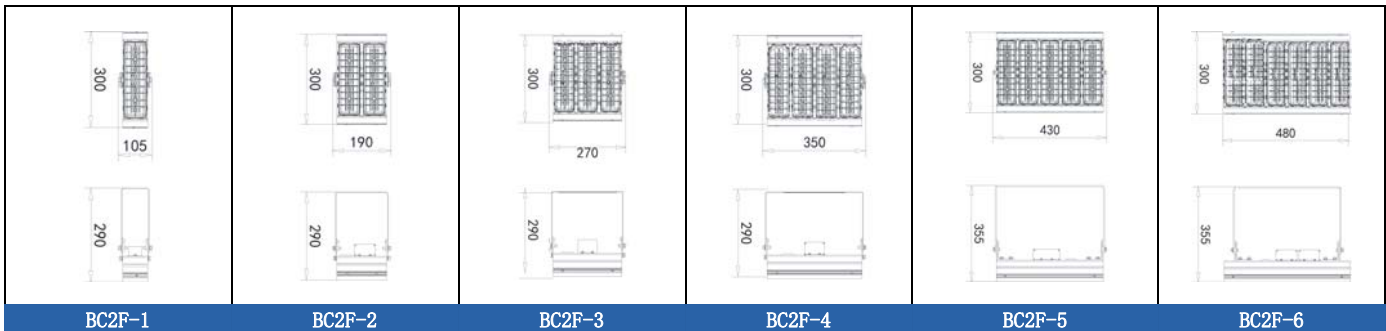

Voltage	Power-supply efficiency	Power factor	Junction temperature	Color rendition index	Work Environment	Storage temperature
AC100V-277V	91%	0.95	<80°C	Ra70±5	-40°C~+50°C 10%~90%RH	-40°C~+50°C

LED Lifetime	Surge voltage	Color temperature	Light source	Lamp body&housing material	IP RATING
>50000h	4KV	3000k\4000k\ 5000k\6000k\	Lumileds	Aluminium Alloy	LEDModuleIP 68 Power IP67

Model	Power (W)	Luminous efficiency	Initial Luminance Flux (lm)	Product size (mm)	Package size (mm)	Net weight (kg)	Gross weight (kg)
BC2F-1	60	150±5	9000±300	300*105*290	390*165*190	2.4	2.8
BC2F-2	120	150±5	18000±600	300*190*290	390*240*190	3.8	4.3
BC2F-3	180	150±5	27000±900	300*270*290	390*325*190	5.2	5.8
BC2F-4	240	150±5	36000±1200	300*350*290	390*405*190	6.2	6.9
BC2F-5	300	150±5	45000±1500	300*430*355	425*505*225	11.2	11.5
BC2F-6	360	150±5	54000±1800	300*480*355	425*575*225	12.5	13.9

Product wireframe drawing