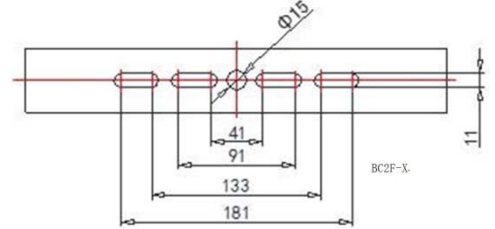

LED Lifetime	Surge voltage	Color temperature	Light source	Lamp body&housing material	IP RATING
>50000h	4KV	3000k\4000k\ 5000k\6000k\	Lumileds	Aluminium Alloy	LEDModuleIP 68 Power IP67

Model	Power (W)	Luminous efficiency	Initial Luminance Flux (lm)	Product size (mm)	Package size (mm)	Net weight (kg)	Gross weight (kg)
BC2F-1	60	150±5	9000±300	300*105*290	390*165*190	2.4	2.8
BC2F-2	120	150±5	18000±600	300*190*290	390*240*190	3.8	4.3
BC2F-3	180	150±5	27000±900	300*270*290	390*325*190	5.2	5.8
BC2F-4	240	150±5	36000±1200	300*350*290	390*405*190	6.2	6.9
BC2F-5	300	150±5	45000±1500	300*430*355	425*505*225	11.2	11.5
BC2F-6	360	150±5	54000±1800	300*480*355	425*575*225	12.5	13.9

Product wireframe drawing

Mounting bracket instruction

BC2F-1

BC2F-2

BC2F-XX

Installation Instruction

First, using screw to install lamp on the wall(or other install surface) ;

Second, please connect lamp electricity wire with AC electricity wire (make sure earth wire connect with ground reliably) ;

Last, adjust lamp install angle by adjusting bracket, then fix it by screw when it is ok.