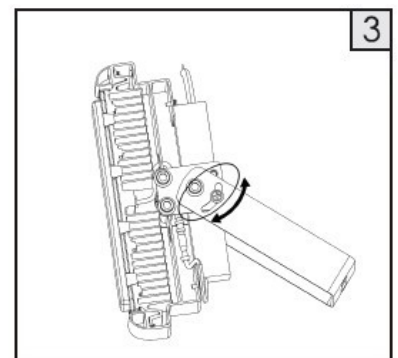

LED Lifetime	Surge voltage	Color temperature	Light source	Lamp body&housing material	IP RATING
>50000h	4KV	3000k\4000k\ 5000k\6000k\	Lumileds	Aluminium Alloy	LEDModuleIP 68 Power IP67

Model	Power (W)	Luminous efficiency	Initial Luminance Flux (lm)	Product size (mm)	Package size (mm)	Net weight (kg)	Gross weight (kg)
BC2F-1	60	150±5	9000±300	300*105*290	390*165*190	2.4	2.8
BC2F-2	120	150±5	18000±600	300*190*290	390*240*190	3.8	4.3
BC2F-3	180	150±5	27000±900	300*270*290	390*325*190	5.2	5.8
BC2F-4	240	150±5	36000±1200	300*350*290	390*405*190	6.2	6.9
BC2F-5	300	150±5	45000±1500	300*430*355	425*505*225	11.2	11.5
BC2F-6	360	150±5	54000±1800	300*480*355	425*575*225	12.5	13.9

Product wireframe drawing

Mounting bracket instruction

BC2F-1

BC2F-2

BC2F-XX

Installation Instruction

First, using screw to install lamp on the wall(or other install surface) ;

Second, please connect lamp electricity wire with AC electricity wire (make sure earth wire connect with ground reliably) ;

Last, adjust lamp install angle by adjusting bracket, then fix it by screw when it is ok.