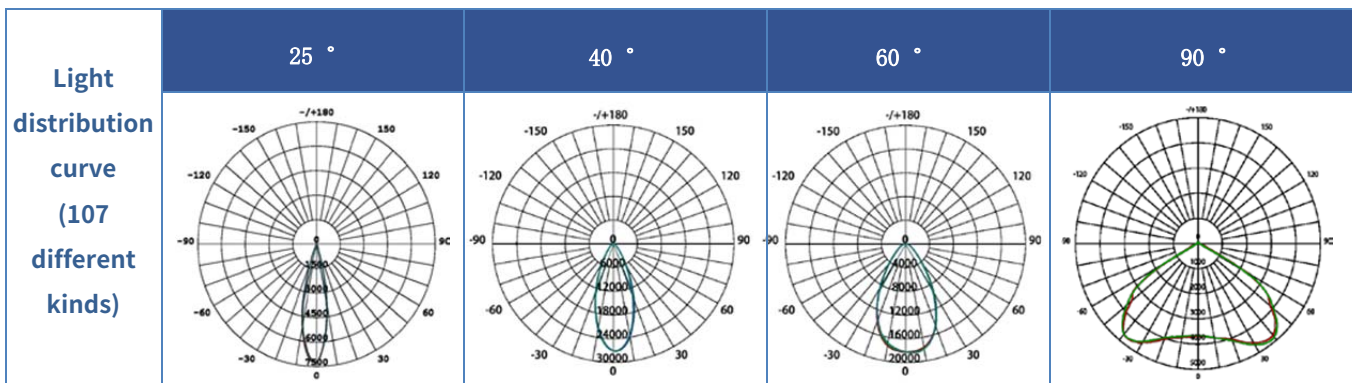

Professional Sport Flood lighting BC2F Series

- Honeycomb&whole structure heat dissipation
- Excellent IP68 or IP67 waterproof level
- Less glare,high luminance efficiency.
- Lightweight design,modular,easy maintain.
- 107 different lens,suit for variety of sport field
- Have anti-falling device.
- pass Salt spray corrosion test,suit for changable environment.
- Save 50% power compare with metal halide lamp
- High color rendering,Anti-blue light, no flicker

Recommend Application:
Basketball stadium,
Tennis court,
Badminton hall,
volleyball court,
football field,
swim pool,
skating rank and so on