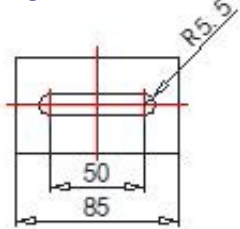

Mounting bracket instruction

BC2F-1